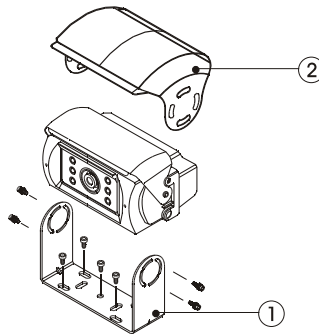

Camera input connector pin description.

Pin No.	Description
1	Video Output
2	Shutter control power (DC 9V)
3	Audio Output
4	Power DC 12V
5	Ground

CAMERA INSTALLATION

A. Assemble bracket & sunshield with camera as following pictures.

B. Attach the supplied mounting bracket to the vehicle. Adjust the angle of the camera and fasten the screws firmly.

C. Run the cable from the camera to the monitor.

CONNECTION

CAUTION

- ⚡ BEFORE MAKING THE CONNECTION, DISCONNECT THE GROUND TERMINAL FROM THE BATTERY FOR AVOIDING SHORT CIRCUITS.
- ⚠ THE PLUGS SHOULD BE FULLY INSERTED INTO THE CONNECTORS OR JACKS. A LOOSE CONNECTION MAY CAUSE MALFUNCTIONING OF THE UNIT.

SPECIFICATIONS

Image	Interline transfer type CCD
Picture elements	EIA : 270,000 / CCIR : 320,000 pixels
Image size	1/3 Inch
Lens	Maximum aperture F=2.0
Synchronization	Internal
Horizontal resolution	380TV lines
Required illumination	0.1 Lux Minimum
Signal to noise ratio	Minimum 44dB (at AGC off)
Power supply	DC 12V
Power consumption	4.0W
Operating temp.	-30°C to +50°C (-22°F to +122°F)
Weight	0.5Kg
Dimensions	110(W) X 85(H) X 75(D) mm 4.3(W) X 3.4(H) X 3.0(D) Inch
Supplied Acc'y	<ul style="list-style-type: none"> φ 5 X 16L Stainless screw (4) Rubber Nut (4) W/washer φ 5 X 16L Stainless screw (4) W/washer φ 4 X 10L Stainless screw (4) Camera Bracket (1) L-wrench 3mm (1) Sunshield 3mm (1)