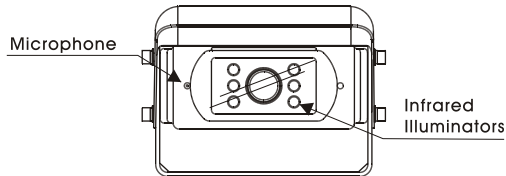

FEATURES

- You can use the camera by a DC 12V / 450mA (MAX)
- The camera utilizes a CCD image sensor having a high quality picture.
- Changeable Mirror/Normal images with complete waterproof knobs. (Our own patent)
- Water-resistant housing.
- Operates over a wide temperature range.
- Automatic heating when the temperature is below +10°C
- Extremely clear image with high-performance IR LED at low light (Our own patent)
- Auto shutter camera

Camera input connector pin description.

Pin No.	Description
1	Video Output
2	Shutter control power (DC 9V)
3	Audio Output
4	Power DC 12V
5	Ground

CAMERA INSTALLATION

A. Assemble bracket & sunshield with camera as following pictures.

B. Attach the supplied mounting bracket to the vehicle. Adjust the angle of the camera and fasten the screws firmly.

C. Run the cable from the camera to the monitor.

CONNECTION

CAUTION

- ⚡ BEFORE MAKING THE CONNECTION, DISCONNECT THE GROUND TERMINAL FROM THE BATTERY FOR AVOIDING SHORT CIRCUITS.
- ⚠ THE PLUGS SHOULD BE FULLY INSERTED INTO THE CONNECTORS OR JACKS. A LOOSE CONNECTION MAY CAUSE MALFUNCTIONING OF THE UNIT.

SPECIFICATIONS

Image	Interline transfer type CCD
Picture elements	EIA : 270,000 / CCIR : 320,000 pixels
Image size	1/3 Inch
Lens	Maximum aperture F=2.0
Synchronization	Internal
Horizontal resolution	380TV lines
Required illumination	0.1 Lux Minimum
Signal to noise ratio	Minimum 44dB (at AGC off)
Power supply	DC 12V
Power consumption	4.0W
Operating temp.	-30°C to +50°C (-22°F to +122°F)
Weight	0.5Kg
Dimensions	110(W) X 85(H) X 75(D) mm 4.3(W) X 3.4(H) X 3.0(D) Inch
Supplied Acc'y	<ul style="list-style-type: none"> φ 5 X 16L Stainless screw (4) Rubber Nut (4) W/washer φ 5 X 16L Stainless screw (4) W/washer φ 4 X 10L Stainless screw (4) Camera Bracket (1) L-wrench 3mm (1) Sunshield 3mm (1)