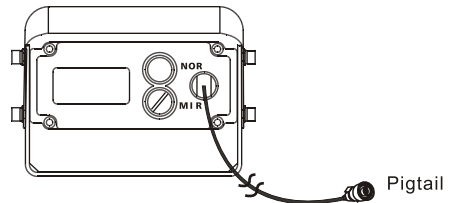

FEATURES

- You can use the camera by a DC 12V / 450mA (MAX)
- The camera utilizes a CCD image sensor having a high quality picture.
- Changeable Mirror/Normal images with complete waterproof knobs. (Our own patent)
- Water-resistant housing.
- Operates over a wide temperature range.
- Automatic heating when the temperature is below +10°C
- Extremely clear image with high-performance IR LED at low light (Our own patent)
- Auto shutter camera

Camera input connector pin description.

Pin No.	Description
1	Video Output
2	Shutter control power (DC 9V)
3	Audio Output
4	Power DC 12V
5	Ground

CAMERA INSTALLATION

A. Assemble bracket & sunshield with camera as following pictures.

B. Attach the supplied mounting bracket to the vehicle. Adjust the angle of the camera and fasten the screws firmly.

C. Run the cable from the camera to the monitor.

CONNECTION

CAUTION

- ⚡ BEFORE MAKING THE CONNECTION, DISCONNECT THE GROUND TERMINAL FROM THE BATTERY FOR AVOIDING SHORT CIRCUITS.
- ⚠ THE PLUGS SHOULD BE FULLY INSERTED INTO THE CONNECTORS OR JACKS. A LOOSE CONNECTION MAY CAUSE MALFUNCTIONING OF THE UNIT.

SPECIFICATIONS

Image	Interline transfer type CCD
Picture elements	EIA : 270,000 / CCIR : 320,000 pixels
Image size	1/3 Inch
Lens	Maximum aperture F=2.0
Synchronization	Internal
Horizontal resolution	380TV lines
Required illumination	0.1 Lux Minimum
Signal to noise ratio	Minimum 44dB (at AGC off)
Power supply	DC 12V
Power consumption	4.0W
Operating temp.	-30°C to +50°C (-22°F to +122°F)
Weight	0.5Kg
Dimensions	110(W) X 85(H) X 75(D) mm 4.3(W) X 3.4(H) X 3.0(D) Inch
Supplied Acc'y	<ul style="list-style-type: none"> φ 5 X 16L Stainless screw (4) Rubber Nut (4) W/washer φ 5 X 16L Stainless screw (4) W/washer φ 4 X 10L Stainless screw (4) Camera Bracket (1) L-wrench 3mm (1) Sunshield 3mm (1)