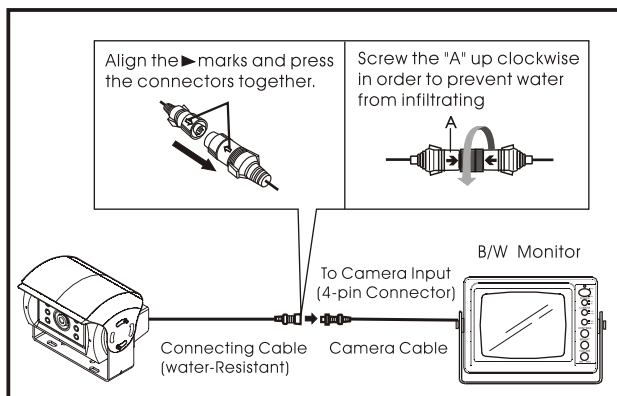

FEATURES

- You can use the camera by a DC 12V / 450mA (MAX)
- The camera utilizes a CCD image sensor having a high quality picture.
- Changeable Mirror/Normal images with complete waterproof knobs. (Our own patent)
- Water-resistant housing.
- Operates over a wide temperature range.
- Automatic heating when the temperature is below +10°C
- Extremely clear image with high-performance IR LED at low light (Our own patent)
- Auto shutter camera

Camera input connector pin description.

Pin No.	Description
1	Video Output
2	Shutter control power (DC 9V)
3	Audio Output
4	Power DC 12V
5	Ground

CAMERA INSTALLATION

A. Assemble bracket & sunshield with camera as following pictures.

B. Attach the supplied mounting bracket to the vehicle. Adjust the angle of the camera and fasten the screws firmly.

C. Run the cable from the camera to the monitor.

CONNECTION

CAUTION

- ⚡ BEFORE MAKING THE CONNECTION, DISCONNECT THE GROUND TERMINAL FROM THE BATTERY FOR AVOIDING SHORT CIRCUITS.
- ⚠ THE PLUGS SHOULD BE FULLY INSERTED INTO THE CONNECTORS OR JACKS. A LOOSE CONNECTION MAY CAUSE MALFUNCTIONING OF THE UNIT.

SPECIFICATIONS

Image	Interline transfer type CCD
Picture elements	EIA : 270,000 / CCIR : 320,000 pixels
Image size	1/3 Inch
Lens	Maximum aperture F=2.0
Synchronization	Internal
Horizontal resolution	380TV lines
Required illumination	0.1 Lux Minimum
Signal to noise ratio	Minimum 44dB (at AGC off)
Power supply	DC 12V
Power consumption	4.0W
Operating temp.	-30°C to +50°C (-22°F to +122°F)
Weight	0.5Kg
Dimensions	110(W) X 85(H) X 75(D) mm 4.3(W) X 3.4(H) X 3.0(D) Inch
Supplied Acc'y	<ul style="list-style-type: none"> φ 5 X 16L Stainless screw (4) Rubber Nut (4) W/washer φ 5 X 16L Stainless screw (4) W/washer φ 4 X 10L Stainless screw (4) Camera Bracket (1) L-wrench 3mm (1) Sunshield 3mm (1)