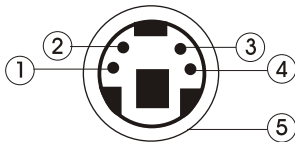

FEATURES

- You can use the camera by a DC 12V / 450mA (MAX)
- The camera utilizes a CCD image sensor having a high quality picture.
- Changeable Mirror/Normal images with complete waterproof knobs. (Our own patent)
- Water-resistant housing.
- Operates over a wide temperature range.
- Automatic heating when the temperature is below +10°C
- Extremely clear image with high-performance IR LED at low light (Our own patent)
- Auto shutter camera

Camera input connector pin description.

Pin No.	Description
1	Video Output
2	Shutter control power (DC 9V)
3	Audio Output
4	Power DC 12V
5	Ground

CAMERA INSTALLATION

A. Assemble bracket & sunshield with camera as following pictures.

B. Attach the supplied mounting bracket to the vehicle. Adjust the angle of the camera and fasten the screws firmly.

C. Run the cable from the camera to the monitor.

CONNECTION

CAUTION

- ⚡ BEFORE MAKING THE CONNECTION, DISCONNECT THE GROUND TERMINAL FROM THE BATTERY FOR AVOIDING SHORT CIRCUITS.
- ⚠ THE PLUGS SHOULD BE FULLY INSERTED INTO THE CONNECTORS OR JACKS. A LOOSE CONNECTION MAY CAUSE MALFUNCTIONING OF THE UNIT.

SPECIFICATIONS

Image	Interline transfer type CCD
Picture elements	EIA : 270,000 / CCIR : 320,000 pixels
Image size	1/3 Inch
Lens	Maximum aperture F=2.0
Synchronization	Internal
Horizontal resolution	380TV lines
Required illumination	0.1 Lux Minimum
Signal to noise ratio	Minimum 44dB (at AGC off)
Power supply	DC 12V
Power consumption	4.0W
Operating temp.	-30°C to +50°C (-22°F to +122°F)
Weight	0.5Kg
Dimensions	110(W) X 85(H) X 75(D) mm 4.3(W) X 3.4(H) X 3.0(D) Inch
Supplied Acc'y	<ul style="list-style-type: none"> φ 5 X 16L Stainless screw (4) Rubber Nut (4) W/washer φ 5 X 16L Stainless screw (4) W/washer φ 4 X 10L Stainless screw (4) Camera Bracket (1) L-wrench 3mm (1) Sunshield 3mm (1)